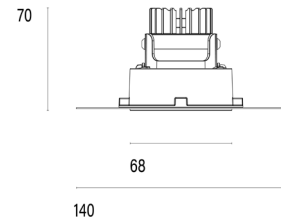

### Model

<b>Name</b>	Mono 060 Trimless Type 3
<b>Finish</b>	Structured White
<b>Area</b>	Indoor

### System

<b>Power (Luminaire)</b>	6.8W
<b>Power (System)</b>	8W
<b>Voltage</b>	240V-AC
<b>Optics</b>	Rotationally Symmetrical Direct 40°
<b>Colour Temperature</b>	2700°K
<b>Luminous Flux</b>	626lm
<b>TM30</b>	Rf95 Rg103
<b>CRI</b>	Ra98
<b>Lumen Maintenance</b>	L90 B10 50000hrs
<b>Chromacity</b>	<3 McAdam Step Ellipse
<b>Articulation</b>	Fixed
<b>Cut-Out</b>	Round 85mm x 100mm Depth
<b>Ingress Protection</b>	IP44
<b>Control Device</b>	Remote Fixed Output (Included)
<b>Class</b>	III